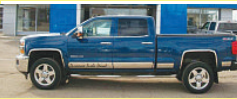

$6,500

$10,900

$12,400

$9,900

$13,400

$14,900

$17,900

$18,900

$19,900

$19,900

$20,900

$21,900

$22,900

$23,900

$23,900

$22,900

$24,900

$24,900

$25,900

$26,900

$27,900

$29,900

$31,900

$36,900

$36,900

$38,500

$52,900

$17,900

$41,900

$34,900

COMING SOON

COMING SOON

COMING SOON

COMING SOON

COMING SOON

COMING SOON

$24,900

$30,900

$21,900

$18,900

$30,900

2015 GMC TERRAIN AWD SLE-2
Red, 4 Cyl Auto, Front captain
seats, Flex fuel, Nice!

$21,900

PFEIFLE
LINTON - WISHEK, ND
www.pfeiflechevrolet.com

Don Saylor,
General Manager
C: 701-321-9036
1-888-705-4970
1-701-254-0142